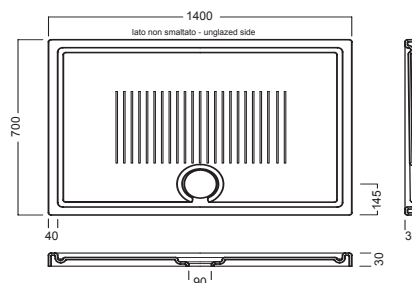

DISEGNO TECNICO TECHNICAL DESIGN