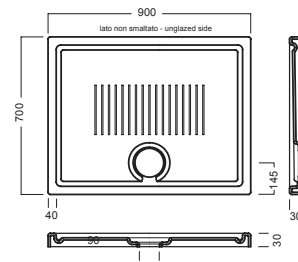

DISEGNO TECNICO TECHNICAL DESIGN