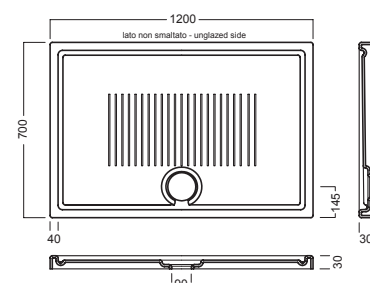

DISEGNO TECNICO TECHNICAL DESIGN