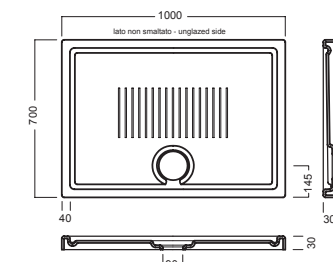

DISEGNO TECNICO TECHNICAL DESIGN